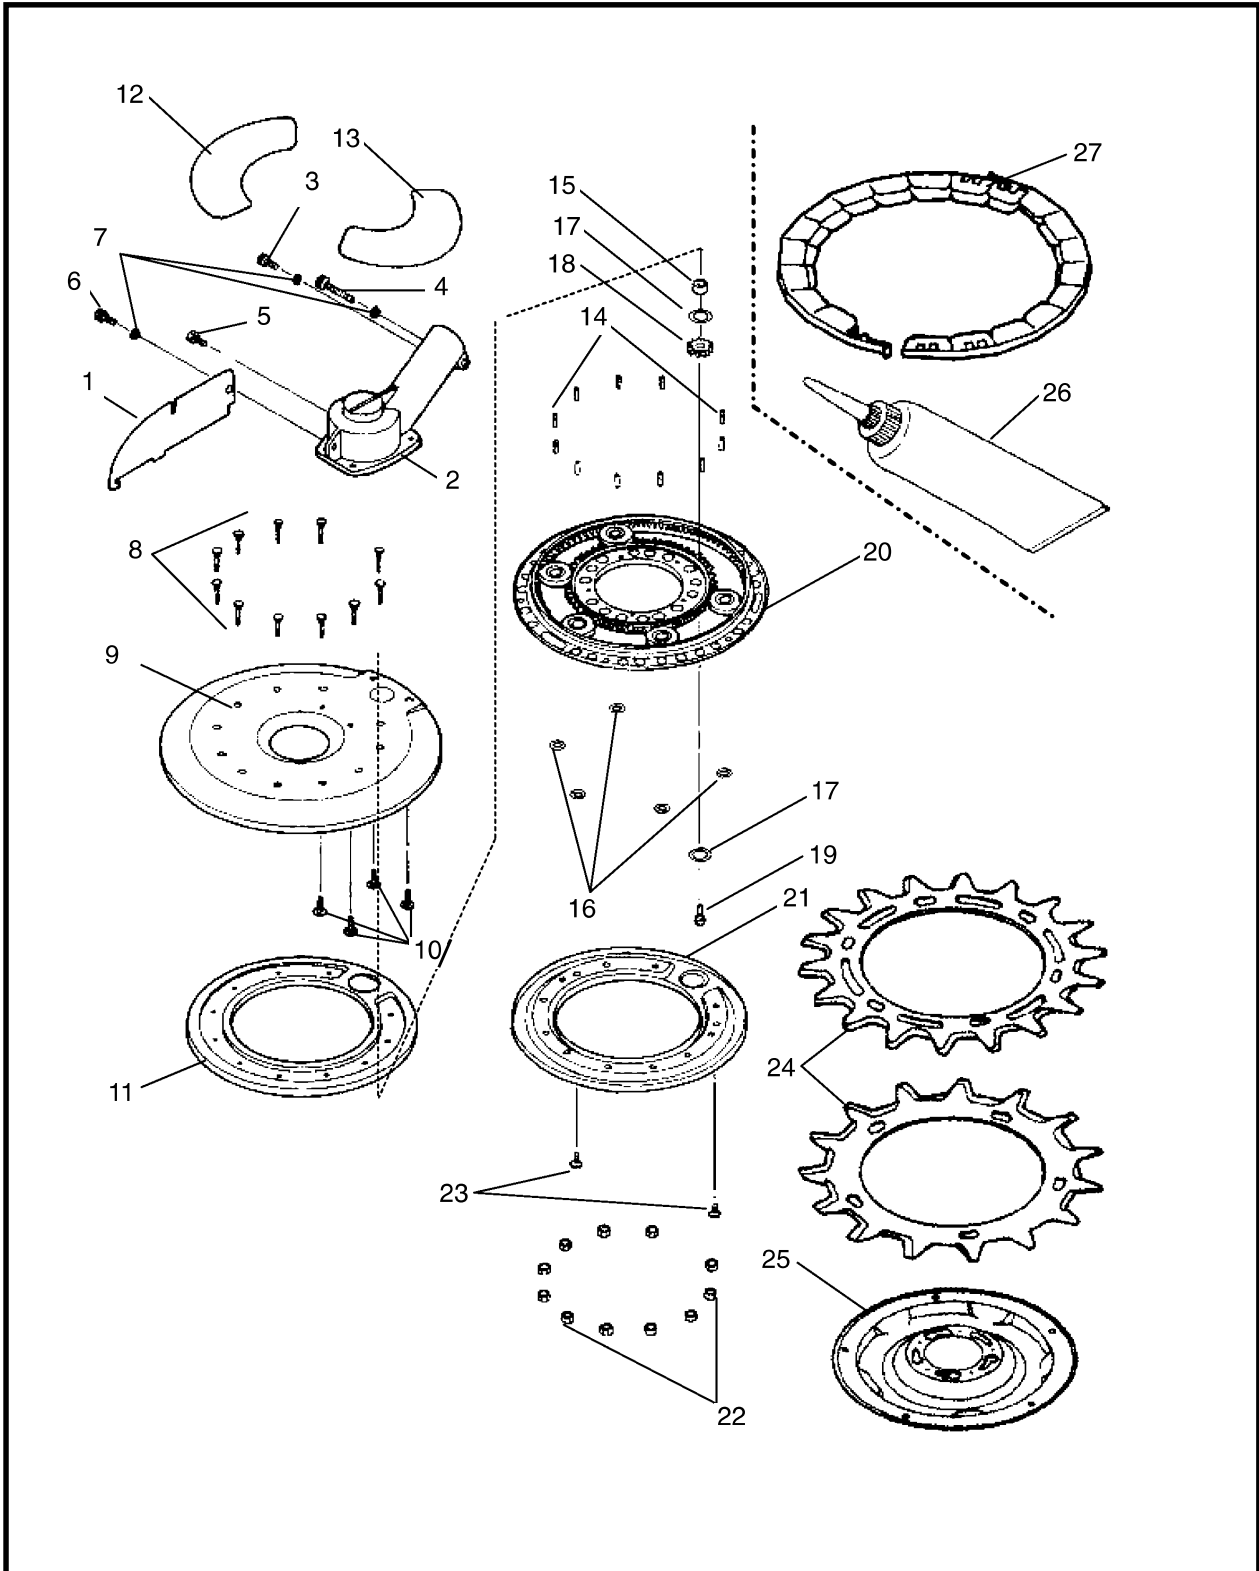

2 ILLUSTRATED PARTS LIST
MC-LB

LANDSCAPE BLADE

REF #	PART #	DESCRIPTION	Q'TY.	NOTES
1	642852	Center Blade	1	
2	642853	Gear Head	1	
3	642854	Detent Fitting Screw	1	M5 x 12
4	642855	Cap Bolt M5 x 25	1	
5	642856	Hex Bolt M5 x 6	1	
6	642857	Center Blade Fixing Bolt	1	M5 x 8
7	642858	Spring Washer	3	M5
8	642859	Stud Screw	11	
9	642860	Body Case	1	
10	642861	Bottom Disk Fixing Screw	4	
11	642862	Oil Case (Upper)	1	
12	642863	Decal (Caution)	1	
13	642864	Decal (Model Name)	1	
14	642865	Spacer Metal	11	
15	642866	Output Shaft Spacer	1	
16	642867	Thrust Metal	5	
17	642868	Output Shaft Thrust Roller	2	
18	642869	Drive Pinion Gear	1	
19	642870	Output Shaft Fixing Screw	1	
20	642871	Planetary Gear Ass'y	1	
21	642872	Oil Case (Bottom)	1	
22	642873	Lead Lock Nut	11	M3
23	642874	Pan head screw	2	M5x5
24	642875	Upper Blade Lower Blade	1	
25	642876	Bottom Disc	1	
26	642877	Grease	1	
27	220534	Blade Protection Cover	1