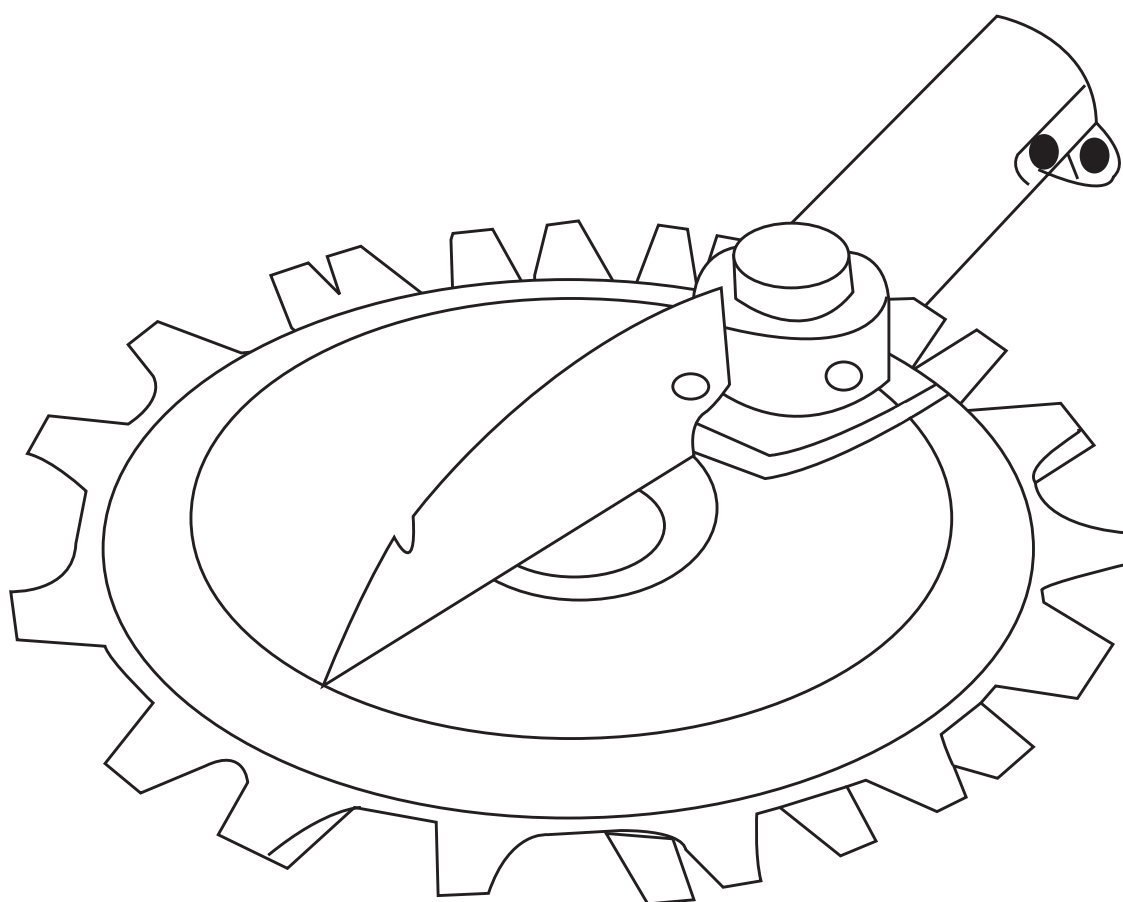

MARUYAMA

ILLUSTRATED PARTS LIST

MC-LB
LANDSCAPE BLADE

MC-LB
LANDSCAPE BLADE
PART 845429 - REV10/03

Maruyama. *E x t r a o r d i n a r y .*

2 ILLUSTRATED PARTS LIST
MC-LB

LANDSCAPE BLADE

REF #	PART #	DESCRIPTION	Q'TY.	NOTES
1	642852	Center Blade	1	
2	642853	Gear Head	1	
3	642854	Detent Fitting Screw	1	M5 x 12
4	642855	Cap Bolt M5 x 25	1	
5	642856	Hex Bolt M5 x 6	1	
6	642857	Center Blade Fixing Bolt	1	M5 x 8
7	642858	Spring Washer	3	M5
8	642859	Stud Screw	11	
9	642860	Body Case	1	
10	642861	Bottom Disk Fixing Screw	4	
11	642862	Oil Case (Upper)	1	
12	642863	Decal (Caution)	1	
13	642864	Decal (Model Name)	1	
14	642865	Spacer Metal	11	
15	642866	Output Shaft Spacer	1	
16	642867	Thrust Metal	5	
17	642868	Output Shaft Thrust Roller	2	
18	642869	Drive Pinion Gear	1	
19	642870	Output Shaft Fixing Screw	1	
20	642871	Planetary Gear Ass'y	1	
21	642872	Oil Case (Bottom)	1	
22	642873	Lead Lock Nut	11	M3
23	642874	Pan head screw	2	M5x5
24	642875	Upper Blade Lower Blade	1	
25	642876	Bottom Disc	1	
26	642877	Grease	1	
27	220534	Blade Protection Cover	1	

Versione fino al 31-12-2014

Power Rotary Scissors Part List

Ref No.	Part Name	Part Quantity	MOQ	Recommend (%)
SKAN-01	Fit Screw M5 × 12	1	1	3
SKAN-02	Cap Bolt M5 × 25	1	1	3
SKAN-03	Hex Bolt M5 × 6	1	1	3
SKAN-04	M5 Spring Washer	3	1	3
SKAN-05	Center Blade Fixing Bolt M5 × 8	1	1	3
SKN-06A~G	Gear Head A~G type	1	1	3
SKAN-07	Center Blade	1	1	5
SKAN-08	Socket Head Cap Screw M5 × 15	4	1	30
SKAN-09	Body Case	1	1	10
SKAN-10	Bottom Disk Fixing Screw	4	1	5
SKN-11	Gear Unit	1	1	15
SKN-12	±Pan Head Screw M6 × 10	2	1	5
SKN-13	Snap Ring φ 10	1	1	5
SKAN-14	Drive Pinion Gear 9T	1	1	5
SKAN-15	Output Shaft Spacer	1	1	1
SKNW-16	Type Label	1	1	5
SKNW-17	Caution Label	1	1	5
SK-1815NW	Upper Blade/Lower Blade	1Set	100	100
SKNW-19	Bottom Disk	1	50	50
SKN-20	Grease	1	1	10
SKAN-21	Blade Protection Cover	1	1	3
SKN-22	Bottom Disk Fixing Bracket	1	1	20
SKN-23	Long Nose Pliers	1	1	1