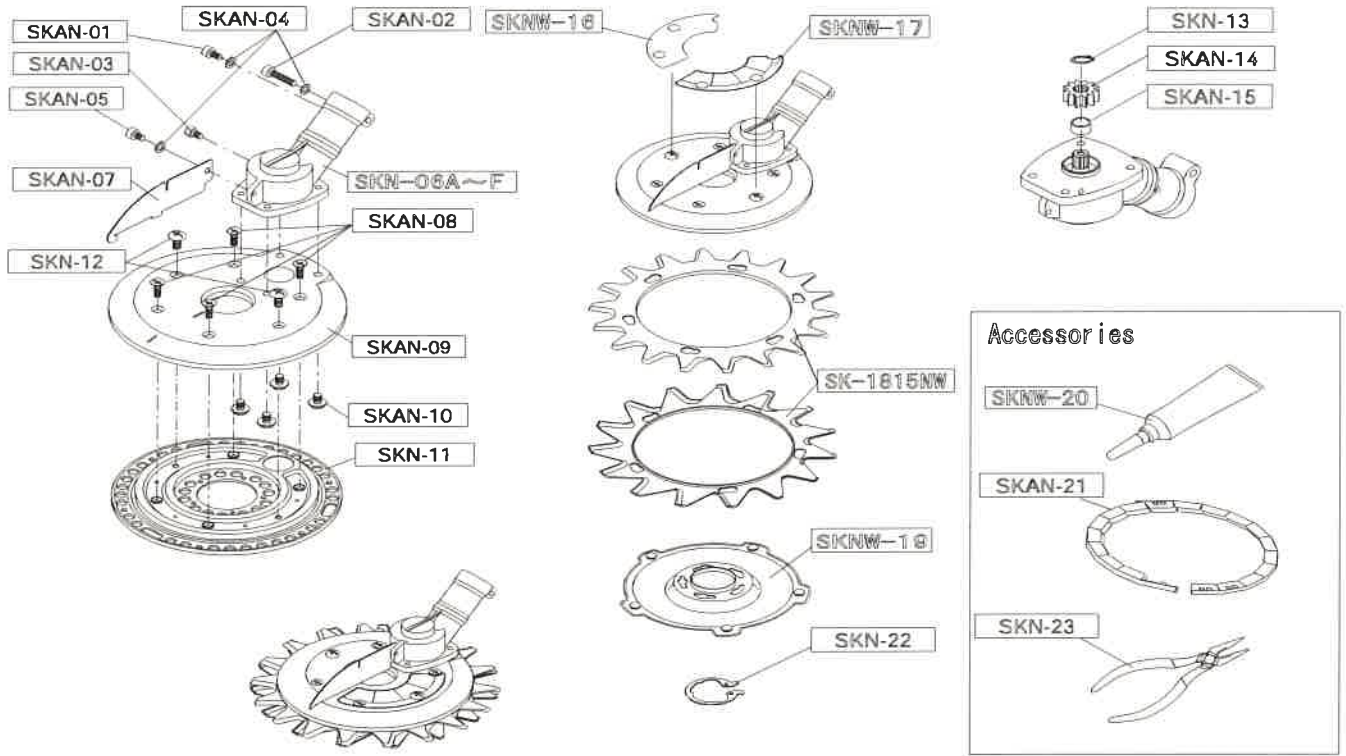

MARUYAMA

ILLUSTRATED PARTS LIST

MC-LB
LANDSCAPE BLADE

MC-LB
LANDSCAPE BLADE
PART 845429 - REV10/03

Maruyama. *E x t r a o r d i n a r y .*

2 ILLUSTRATED PARTS LIST
MC-LB

LANDSCAPE BLADE

REF #	PART #	DESCRIPTION	Q'TY.	NOTES
1	642852	Center Blade	1	
2	642853	Gear Head	1	
3	642854	Detent Fitting Screw	1	M5 x 12
4	642855	Cap Bolt M5 x 25	1	
5	642856	Hex Bolt M5 x 6	1	
6	642857	Center Blade Fixing Bolt	1	M5 x 8
7	642858	Spring Washer	3	M5
8	642859	Stud Screw	11	
9	642860	Body Case	1	
10	642861	Bottom Disk Fixing Screw	4	
11	642862	Oil Case (Upper)	1	
12	642863	Decal (Caution)	1	
13	642864	Decal (Model Name)	1	
14	642865	Spacer Metal	11	
15	642866	Output Shaft Spacer	1	
16	642867	Thrust Metal	5	
17	642868	Output Shaft Thrust Roller	2	
18	642869	Drive Pinion Gear	1	
19	642870	Output Shaft Fixing Screw	1	
20	642871	Planetary Gear Ass'y	1	
21	642872	Oil Case (Bottom)	1	
22	642873	Lead Lock Nut	11	M3
23	642874	Pan head screw	2	M5x5
24	642875	Upper Blade Lower Blade	1	
25	642876	Bottom Disc	1	
26	642877	Grease	1	
27	220534	Blade Protection Cover	1	

Versione fino al 31-12-2014

Power Rotary Scissors Part List

Ref No.	Part Name	Part Quantity	MOQ	Recommend (%)
SKAN-01	Fit Screw M5 × 12	1	1	3
SKAN-02	Cap Bolt M5 × 25	1	1	3
SKAN-03	Hex Bolt M5 × 6	1	1	3
SKAN-04	M5 Spring Washer	3	1	3
SKAN-05	Center Blade Fixing Bolt M5 × 8	1	1	3
SKN-06A~G	Gear Head A~G type	1	1	3
SKAN-07	Center Blade	1	1	5
SKAN-08	Socket Head Cap Screw M5 × 15	4	1	30
SKAN-09	Body Case	1	1	10
SKAN-10	Bottom Disk Fixing Screw	4	1	5
SKN-11	Gear Unit	1	1	15
SKN-12	±Pan Head Screw M6 × 10	2	1	5
SKN-13	Snap Ring φ 10	1	1	5
SKAN-14	Drive Pinion Gear 9T	1	1	5
SKAN-15	Output Shaft Spacer	1	1	1
SKNW-16	Type Label	1	1	5
SKNW-17	Caution Label	1	1	5
SK-1815NW	Upper Blade/Lower Blade	1Set	100	100
SKNW-19	Bottom Disk	1	50	50
SKN-20	Grease	1	1	10
SKAN-21	Blade Protection Cover	1	1	3
SKN-22	Bottom Disk Fixing Bracket	1	1	20
SKN-23	Long Nose Pliers	1	1	1