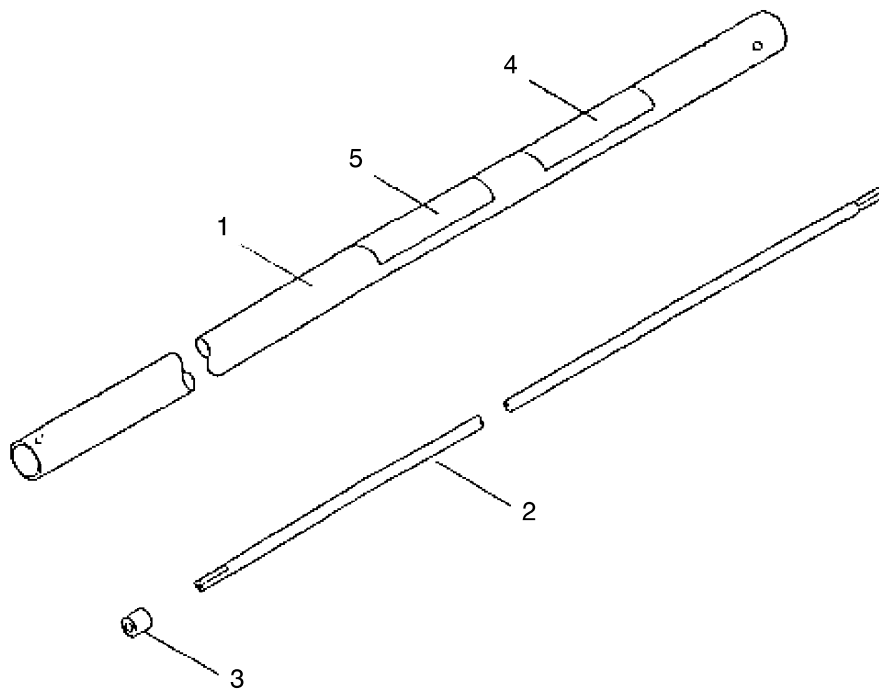

Versione fino al 31-12-2014

Power Rotary Scissors Part List

Ref No.	Part Name	Part Quantity	MOQ	Recommend (%)
SKAN-01	Fit Screw M5 × 12	1	1	3
SKAN-02	Cap Bolt M5 × 25	1	1	3
SKAN-03	Hex Bolt M5 × 6	1	1	3
SKAN-04	M5 Spring Washer	3	1	3
SKAN-05	Center Blade Fixing Bolt M5 × 8	1	1	3
SKN-06A~G	Gear Head A~G type	1	1	3
SKAN-07	Center Blade	1	1	5
SKAN-08	Socket Head Cap Screw M5 × 15	4	1	30
SKAN-09	Body Case	1	1	10
SKAN-10	Bottom Disk Fixing Screw	4	1	5
SKN-11	Gear Unit	1	1	15
SKN-12	±Pan Head Screw M6 × 10	2	1	5
SKN-13	Snap Ring φ 10	1	1	5
SKAN-14	Drive Pinion Gear 9T	1	1	5
SKAN-15	Output Shaft Spacer	1	1	1
SKNW-16	Type Label	1	1	5
SKNW-17	Caution Label	1	1	5
SK-1815NW	Upper Blade/Lower Blade	1Set	100	100
SKNW-19	Bottom Disk	1	50	50
SKN-20	Grease	1	1	10
SKAN-21	Blade Protection Cover	1	1	3
SKN-22	Bottom Disk Fixing Bracket	1	1	20
SKN-23	Long Nose Pliers	1	1	1

4 | ILLUSTRATED PARTS LIST

MC-LB

SHAFT

REF #	PART #	DESCRIPTION	Q'TY.	NOTES
1	220218	Driveshaft Tube	1	
2	216090	Driveshaft	1	
3	216079	Stopper	1	
4	221501	Decal (Caution)	1	
5	221502	Decal (Caution)	1	